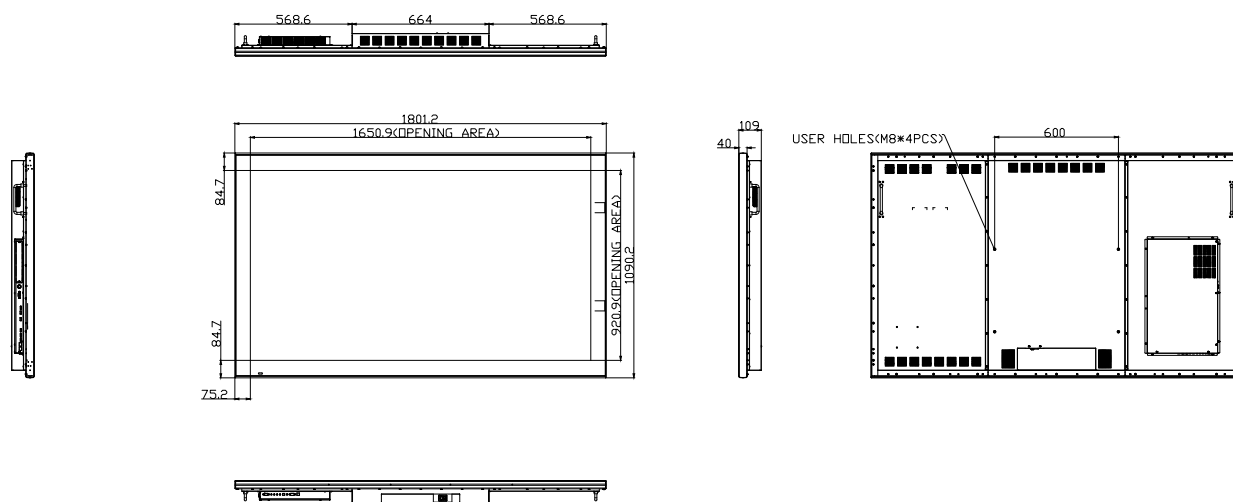

Model Name	i3TOUCH P7510 4K	
LCD Panel	Screen Size (Diag.)	75"
	Resolution	3840 x 2160
	Aspect Ratio	16:9
	Brightness	400 cd/m2
	Contrast Ratio	4000:1
	Viewing Angle(H/V)	178°/178°
	Response Time(G to G)	6.5ms
	Backlight Unit	LED
	Backlight Life	50,000 Hours
Touch System	Touch Technology	PCAP
	Supported OS & Touch Points	Win10/8/7: 40pts, Win XP: 1pt, Android 2.3-4.5: 10pts
	Scan Rate	100 Hz
	Response Time	≥20 ms
	Accuracy	±2 mm
	Finger Separation	16 mm
	Passive Stylus Support	≥ 6 mm
	Palm Rejection	30 × 50mm
	Interface	Standard Full Speed USB
	Tempered Glass	Anti-glare 3.8mm
Connectivity (Input)	Video (analogue)	VGA x1, CVBS x1, YPbPr x1
	Video (digital)	HDMI 2.0 x2, DP 1.2 x1
	Audio	Line in (3.5mm) x1
	Touch	USB 2.0 B-type x2
	Media	USB 3.0 A-type x2
	LAN	RJ45 in x1, RJ45 out x1
	Screen Control	RS232C (In/Out) x1
	OPS Computer Slot	Ready

Connectivity (Output)	Video (analogue)	CVBS x1
	Video (digital)	HDMI 2.0 x1
	SPDIF	Optical x1
Sound	Audio	Line out (3.5mm) x1
	Built-in Speakers	10W~15W x2 (Typ.-Max.)
Power	Input Voltage	AC100~240V 50/60Hz
	Power Consumption (Typical)	≤240 Watts
	Power Consumption (Standby)	≤1W
Environmental Conditions	Operating Temp.	0-50°C
	Operating Humid.	10-90% RH
	Dimension (WxHxD)	1802x1091x109mm
Physical Spec. (Product)	Net Weight	101 kgs
	Air gap	≤4mm
	VESA	600×400mm
	System Version	Android 5.0
Android	Kernel	3.10.40
	CPU	ARM Cortex A53 Quad Core 1.4 GHz
	GPU	Quad Core
	RAM	1.5GB DDR3
	ROM	8GB

TECHNICAL DRAWING

AUTHORISED DISTRIBUTOR

Beamer & Touchscreens.nl